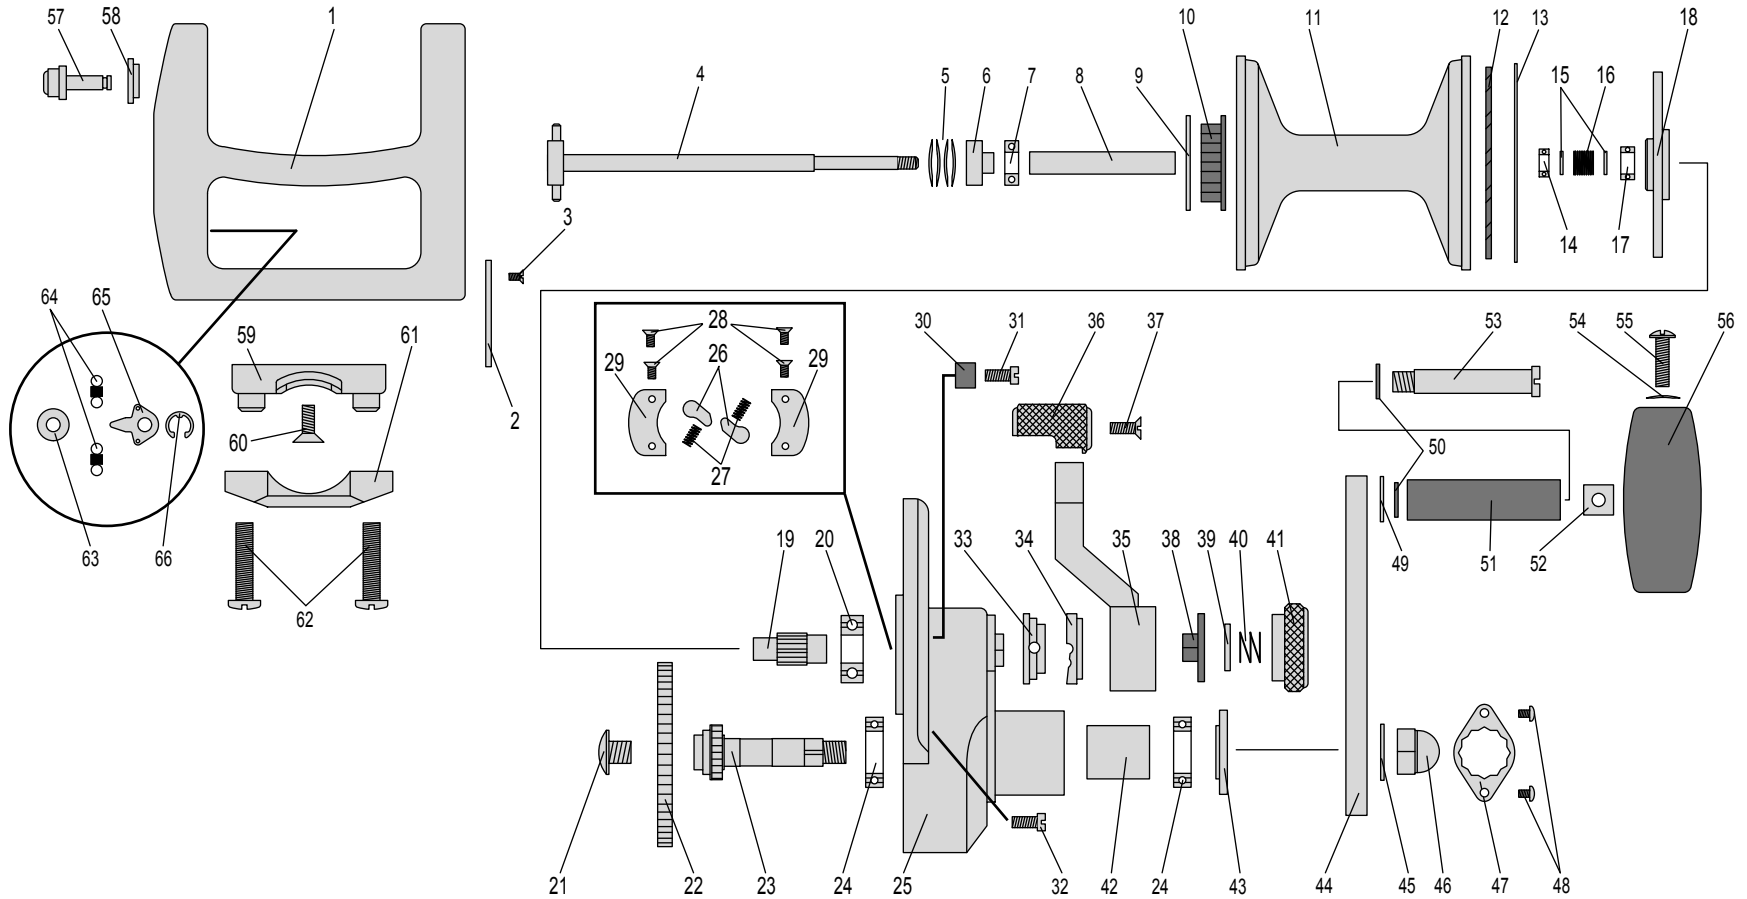

Models MXJ - 4.5 Parts List

1 - Main Housing	MXJ4.5-001	16 - Spool Spring	MXJ4.5-016	31 - Stop Pin Screw	MXJ4.5-031	46 - Akorn Nut	MXJ4.5-046	61 - Rod Mount Clamp	MXJ4.5-061
2 - Gear cover	MXJ4.5-002	17 - Brake Bearing	MXJ4.5-017	32 - End Housing Screw (3 req.)	MXJ4.5-032	47 - Locking Plate	MXJ4.5-047	62 - Clamp Screw	MXJ4.5-062
3 - Cover Screw (2 req.)	MXJ4.5-003	18 - Brake Disk	MXJ4.5-018	33 - Male Cam	MXJ4.5-033	48 - Plate Screw (2 req.)	MXJ4.5-048	63 - Pin Washer	MXJ4.5-063
4 - Spool Shaft	MXJ4.5-004	19 - Pinion Gear	MXJ4.5-019	34 - Female Cam	MXJ4.5-034	49 - Handle Stem Washer	MXJ4.5-049	64 - Clicker Spring (2 req.)	MXJ4.5-064
5 - Belleville Washers (4 req.)	MXJ4.5-005	20 - Pinion Bearing	MXJ4.5-020	35 - Lever Arm	MXJ4.5-035	50 - Handle Tube washer	MXJ4.5-050	65 - Clicker Arm	MXJ4.5-065
6 - Pusher Bushing	MXJ4.5-006	21 - Gear Screw	MXJ4.5-021	36 - Handle Knob	MXJ4.5-036	51 - Handle Tube	MXJ4.5-051	66 - Pin E-Clip	MXJ4.5-066
7 - Spool Bearing	MXJ4.5-007	22 - Drive Gear	MXJ4.5-022	37 - Knob Screw	MXJ4.5-037	52 - Lock Screw Nut	MXJ4.5-052		
8 - Spool Tube	MXJ4.5-008	23 - Drive Shaft	MXJ4.5-023	38 - Cam Insert	MXJ4.5-038	53 - Handle Shoulder Bolt	MXJ4.5-053		
9 - Clicker Gear Retainer Ring	MXJ4.5-009	24 - Drive Shaft Bearing (2 req.)	MXJ4.5-024	39 - Insert Washer	MXJ4.5-039	54 - Lock Screw Washer	MXJ4.5-054		
10 - Clicker Gear	MXJ4.5-010	25 - End Housing	MXJ4.5-025	40 - Preset Spring	MXJ4.5-040	55 - Lock Screw	MXJ4.5-055		
11 - Spool	MXJ4.5-011	26 - Untireverse Dog (2 req.)	MXJ4.5-026	41 - Preset Knob	MXJ4.5-041	56 - Handle Knob	MXJ4.5-056		
12 - Brake Pad	MXJ4.5-012	27 - Dog Spring (2 req.)	MXJ4.5-027	42 - Drive Shaft Tube	MXJ4.5-042	57 - Clicker Pin	MXJ4.5-057		
13 - Brake Pad Retainer Ring	MXJ4.5-013	28 - Dog Cover Screw (4 req.)	MXJ4.5-028	43 - Drive Shaft Washer	MXJ4.5-043	58 - Pin Support	MXJ4.5-058		
14 - Spool Bearing	MXJ4.5-014	29 - Dog Cover (2 req.)	MXJ4.5-029	44 - Crank Arm	MXJ4.5-044	59 - Rod Mount	MXJ4.5-059		
15 - Spool Spring Washer (2 req.)	MXJ4.5-015	30 - Stop Pin (2 req.)	MXJ4.5-030	45 - Crank Arm Washer	MXJ4.5-045	60 - Rod Mount Screw (2 req.)	MXJ4.5-060		