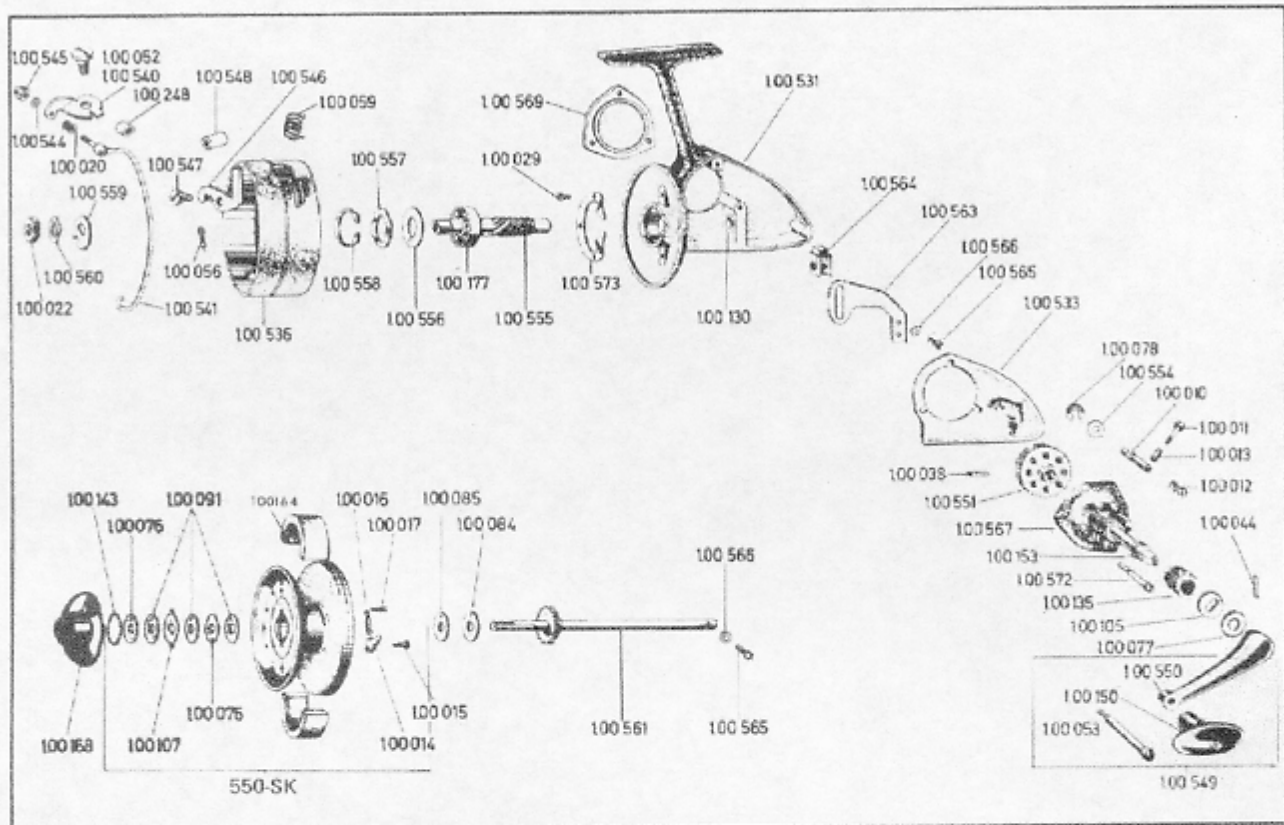

620 TERMINAL WAY • P. O. BOX 938 • COSTA MESA, CALIFORNIA 92627 • (714) 642-1163

IMPORTANT: AN "N" SERIES QUICK SPOOL WILL NOT FIT THIS REEL.

PART NO.	DESCRIPTION	LIST PRICE	PART NO.	DESCRIPTION	LIST PRICE
100-010	Anti-reverse pin		100-248	Rubber buffer	
100-011	Ball lever		100-531	Housing	
100-012	Spring		100-533	Housing cover	
100-013	Plastic tubing		100-536	Rotating head	
100-014	Click tongue		100-540	Angle lever	
100-015	Pin		100-541	Ball	
100-016	Spring		100-544	Lock washer	
100-020	Line guide		100-545	Hexagon nut	
100-022	Hexagon nut		100-546	Trip lever	
100-029	Screw for brake ring		100-547	Lug screw	
100-038	Pin for drive gear		100-548	Rubber buffer	
100-044	Pin for crank arm		100-549	Crank arm complete	
100-052	Bearing screw		100-550	Crank arm	
100-053	Grip screw		100-551	Drive gear	
100-056	Spring		100-554	Washer	
100-059	Ball spring		100-555	Drive Shaft	
100-076	Tongue washer		100-556	Packing washer	
100-077	Washer		100-557	Spring washer	
100-078	Safety clip		100-558	Snap ring	
100-084	Washer (metal)		100-559	Drive plate	
100-085	Washer (resitex)		100-560	Spring washer	
100-091	Washer (resitex)		100-561	Axle, complete	
100-105	Slotted washer		100-563	Slide	
100-107	Drive plate		100-564	Connecting piece	
100-130	Bushing		100-565	Screw for slide	
100-135	Crank nut		100-566	Lock washer	
100-143	Snap ring		100-567	Bearing cover	
100-150	Handle grip		100-569	Plate cover	
100-153	Drive axle		100-572	Screw for bearing cover	
100-164	Cork ring (2 halves)		100-573	Brake ring	
100-168	Drag nut		550 SK	Spool, complete	
100-177	Ball bearing				