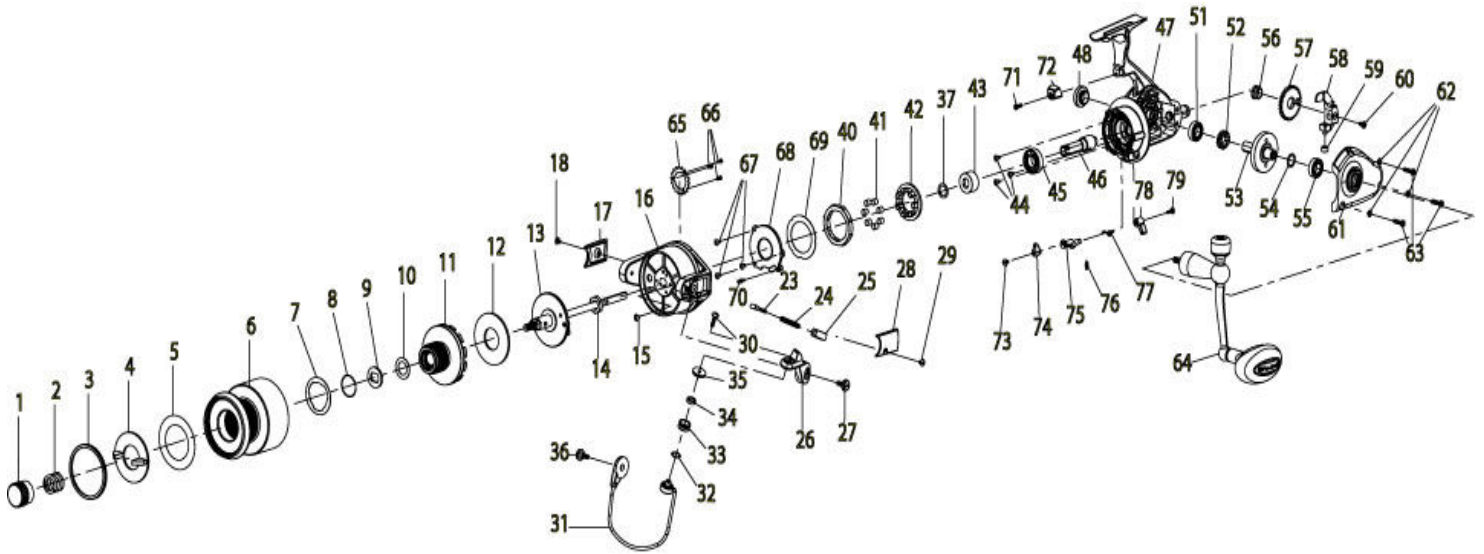

FIN-NOR®

LEGENDARY TACKLE SINCE 1933

Ahab ABS20

For parts and service

call toll free: 1-888-404-1119

www.mikesreelrepair.com

Fin-Nor Ahab ABS20 Spinning Reel Part List

Key #	Description	Part No.	Key #	Description	Part No.
1	Drag Knob	DP032-01	41	Clutch Roller	UK165-01
2	Drag Spring	AP043-01	42	Clutch Roller Retainer	UK040-01
3	Drag Guard Retainer	CP237-01	43	Clutch Sleeve	CP139-01
4	Drag Guard	CP236-01	44	Pinion Bearing Screw	QW053-07
5	Drag Guard Washer	DP081-01	45	Pinion Ball Bearing	DP058-01
6	Spool	DP021-01	46	Pinion	CP011-01
7	Drag Plate Washer	DP109-01	47	Body Assembly	CP301-02
8	Washer Retainer	AP038-01	48	Handle Screw	DP054-01
9	Drag Washer "D"	AP080-01	49	Bail Kick Plate Screw	N/A
10	Drag Washer "A"	BP081-01	50	Bail Kick Plate	N/A
11	Drag Plate "B" Assembly	CP3234-01	51	Body Ball Bearing	CP058-01
12	Drag Washer	CP081-01	52	O/S Pinion	CP230-01
13	Main Shaft Assembly	DP315-01	53	Drive Gear Assembly	CP312-01
14	Rotor Nut	CP006-01	54	Drive Gear Washer	CP105-01
15	Rotor Nut Screw	MX123-02	55	Body Cover Ball Bearing	CP058-01
16	Rotor Assembly	DP309-01	56	O/S Gear Bush	CP158-01
17	Bail Trip Cover	DP046-01	57	O/S Gear Assembly	DP353-01
18	Bail Trip Cover Screw	QW123-10	58	O/S Slider Assembly	CP325-01
19	Kick Lever	N/A	59	O/S Slider Bearing	AP227-01
20	Kick Lever Screw	N/A	60	Slider Screw	AP100-01
21	Kick Lever Retainer	N/A	61	Side Cover	CP023-01
22	Bail Trip Spring	N/A	62	Side Cover Screw Washer	AP142-01
23	Spring Shaft	AP031-01	63	Side Cover Screw	AP057-01
24	Bail Spring	CP117-01	64	Handle Assembly	CP418-01
25	Bail Spring Holder	CP033-01	65	Click Gear	CP037-01
26	Arm Lever	CP007-01	66	Click Gear Screw	DP168-01
27	Arm Lever Screw	AP085-01	67	Clutch Retainer Screw	QW053-07
28	Arm Lever Cover	DP087-01	68	Clutch Retainer	CP060-01
29	Arm Lever Cover Screw	QW123-10	69	Clutch Seal Washer	CP166-01
30	Line Roller Screw	AP108-01	70	Rotor Click Spring Post	CP247-01
31	Bail Assembly	DP347-01	71	Trip Bumper Screw	CP168-01
32	Line Roller Washer	AP065-01	72	Trip Bumper	DP243-01
33	Line Roller	AP004-01	73	Rotor Click Pawl Screw	CP246-01
34	Ball Bearing	SW017-01	74	Rotor Click Pawl	CP245-01
35	Line Roller Ring	AP104-01	75	Rotor Click Cam	CP244-01
36	Bail Holder Screw	AP085-01	76	Rotor Click Pawl Spring	DP068-01
37	Pinion Washer	CP109-01	77	Rotor Click Cam Spring	CP068-01
38	Clutch Retainer Ring	N/A	78	Rotor Click Lever	CP226-01
39	Clutch Seal Plate	N/A	79	Lever Screw	QW053-08
40	Clutch Lock Ring	UK063-02			