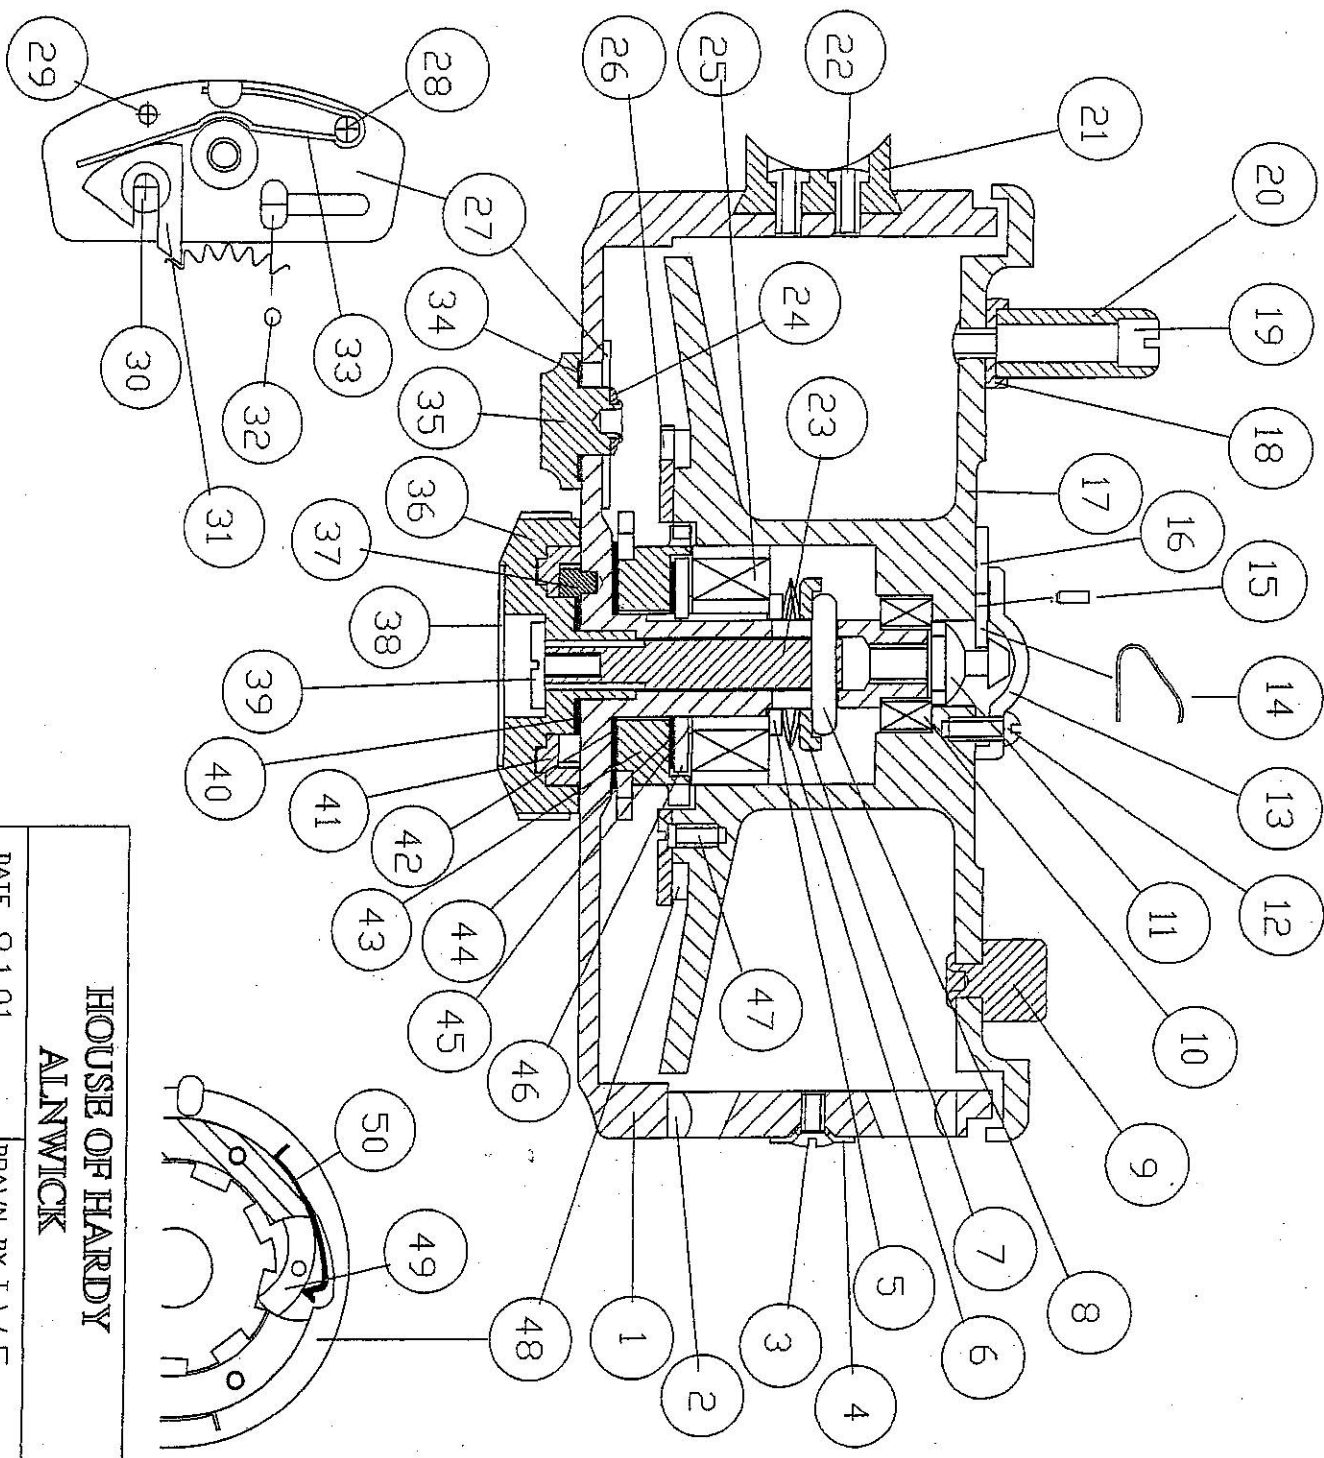

ILD SOVEREIGN

KEY

Frame
Lineguard screw
Lineguard plate
Tension washer
Disc spring
Cup washer
Draw pin
Counterbalance
Top bearing
Spindle head screw
Latch cover screw
Latch cover
Latch spring
Latch stud
Latch bar
Drum
Handle cup
Handle wire
Handle knob
Back
Back screw/stud 2 off
Draw bar
Tongue stud washer
Lower bearing
Cover plate
Optional check plate
Spring stud
Stop stud
Tongue stud
Tongue
Ball
Check spring
Friction washer
Optional check button
Reg adjusting button
Reg button spring
Reg button cover
Stop screw
Friction washer
Reg button insert
Friction washer
Check wheel assembly
Friction washer
Stepped washer
Cover screw 3off
Selector ring
Dog
Dog spring

HOUSE OF HARDY
ALNWICK

DATE 8.1.01

DRAWN BY I.W.E