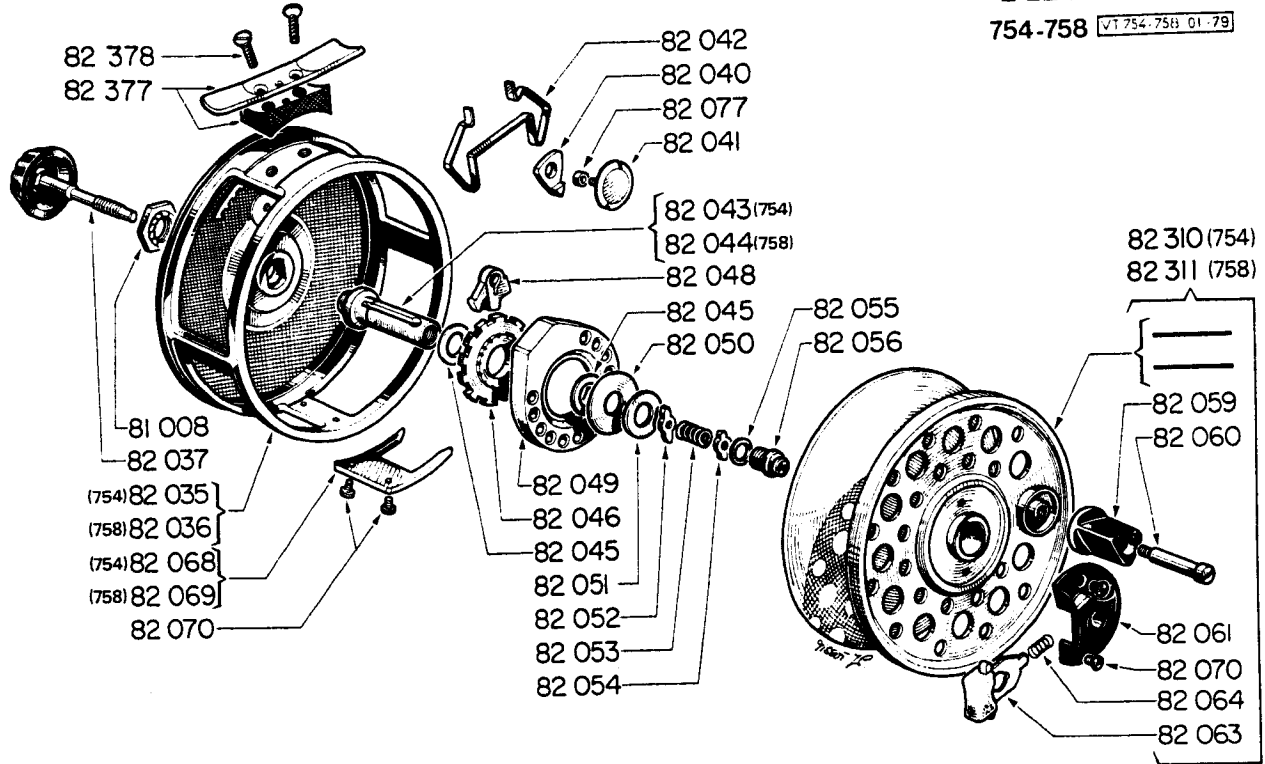

754/758

MITCHELL

754-758 VT 754-758 01-79

CODE NO.	DESCRIPTION	SUGGESTED RETAIL
81008	Hex Nut	.25
82035	Housing	12.70
82036	Housing	12.70
82037	Drag Adjusting Knob	2.10
82040	Click Pawl	.60
82041	Click Pawl Screw	.85
82042	Click Spring	1.10
82043	Spool Shaft	5.90
82044	Spool Shaft	5.25
82045	Teflon Base Washer	.25
82046	Drive Plate Ratchet	2.40
82048	Drive Plate Dog	.60
82049	Drive Plate	1.10
82050	Drive Plate Washer	.25
82051	Retaining Washer	.25
82052	Lower Drag Nut	.65
82053	Drag Spring	.40
82054	Upper Drag Nut	.85
82055	Spool Centering Shim	.40
82056	Spool Lock	.60
82059	Handle Knob	.60
82060	Handle Knob Screw	.45
82061	Spool Release Plate	1.45
82063	Spool Release Button	.65
82064	Spool Release Spring	.25
82068	Line Guard	4.10
82069	Line Guard	4.70
82070	Line Guard Spool Plate Screw	.25
82077	Click Pawl Bushing	.25
82310	Spool	9.90
82311	Spool	10.25
82377	Reel Foot	2.20
82378	Reel Foot Screw	.30