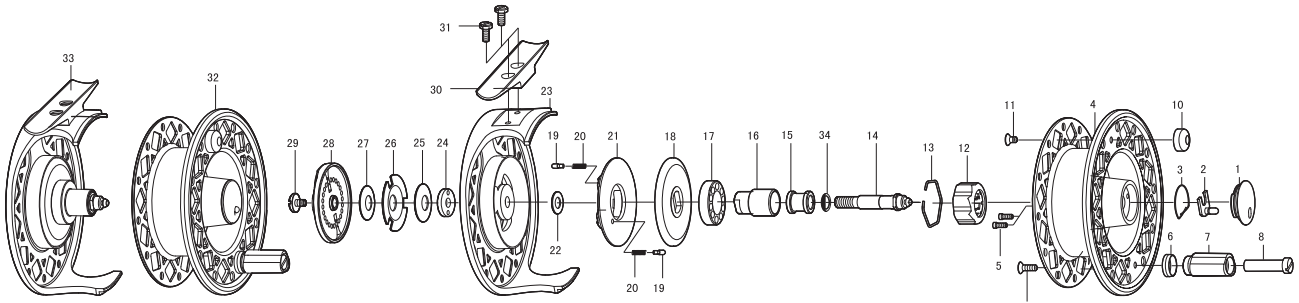

G211R / G209R / G208R / G206R PARTS LIST

Key NO.	Parts NO.	Parts name	Key NO.	Parts NO.	Parts name	
1	2S2-010-03	COOLING SHIELD	26	2W1-187-01	072-256 WASHER	
2	2YE-001-01	SPOOL RELEASE LEVER ASSY	27	2L1-018-01	SPRING WASHER	
3	2Q3-088-01	SPOOL RELEASE LEVER SPRING	28	2D1-055-02	DRAG KNOB	
4	2S1-227-02	SPOOL	29	2E0-041-01	X30M-045 SCREW	
5	2E2-045-01	X20M-050 SCREW	30	2F8-093-01	STAND	
6	2C3-032-02	HANDLE KNOB RING	31	2E0-030-01	STAND SCREW	
7	2H4-048-01	HANDLE KNOB	32	2YT-327-02	SPOOL TOTAL ASSEMBLY	
8	2E0-020-02	HANDLE KNOB SCREW	33	2YB-179-02	BODY TOTAL ASSEMBLY	
9	2E2-052-02	F26M-080 SCREW	34	2W1-087-01	060-080WASHER	
10	2R8-064-02	BALANCER	G208R	1	2S2-010-04	SPOOL CAP
11	2E2-014-02	F26M-060 SCREW	SPECIAL	4	2S1-229-02	SPOOL
12	2YZ-013-01	ONE-WAY CLUTCH BEARING ASSEMBLY	PARTS	23	2B1-103-02	BODY
13	2E4-009-01	DRAG WASHER RETAINER	32	2YT-329-02	SPOOL TOTAL ASSEMBLY	
14	2M3-090-02	SPOOL SHAFT	33	2YB-183-02	BODY TOTAL ASSEMBLY	
15	2C3-045-01	BUSH	G209R	1	2S2-010-05	SPOOL CAP
16	2A4-061-01	ONE-WAY CLUTCH INNER TUBE	SPECIAL	4	2S1-231-02	SPOOL
17	2Z1-008-05	1020-5 BALL BEARING	PARTS	23	2B1-105-02	BODY
18	2YD-071-02	BRAKE DISC ASSY	32	2YT-331-02	SPOOL TOTAL ASSEMBLY	
19	2P1-054-01	CLICK PIN	33	2YB-187-02	BODY TOTAL ASSEMBLY	
20	2Q2-019-01	CLICK PIN SPRING	G211R	1	2S2-010-06	SPOOL CAP
21	2F8-092-01	CLICK HOLDER	SPECIAL	4	2S1-233-02	SPOOL
22	2W1-008-01	048-080 WASHER	PARTS	23	2B1-107-02	BODY
23	2B1-101-02	BODY	32	2YT-333-02	SPOOL TOTAL ASSEMBLY	
24	2E3-054-02	NUT	33	2YB-191-02	BODY TOTAL ASSEMBLY	
25	2L1-017-01	SPRING WASHER				

<http://www.ticaglobal.com>