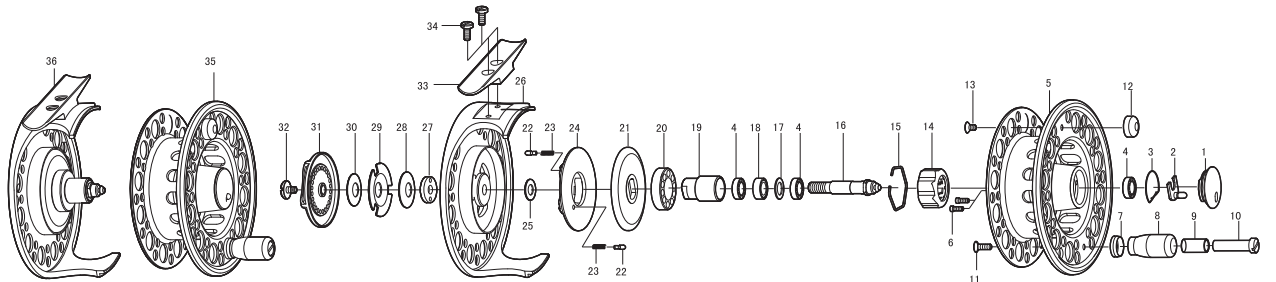

T211R / T209R / T208R / T206R PARTS LIST

Key NO.	Parts NO.	Parts name
1	2S2-014-01	SPOOL CAP
2	2YE-001-01	SPOOL RELEASE LEVER ASSY
3	2Q3-088-01	SPOOL RELEASE LEVER SPRING
4	2Z1-013-05	610-3 BALL BEARING
5	2S1-226-01	SPOOL
6	2E2-045-01	X20M-050 SCREW
7	2C3-032-02	HANDLE KNOB RING
8	2H4-037-02	HANDLE KNOB
9	2C3-044-01	HANDLE KNOB RING
10	2E0-020-02	HANDLE KNOB SCREW
11	2E2-052-02	F26M-080 SCREW
12	2R8-070-01	BALANCER
13	2E2-014-02	F26M-060 SCREW
14	2YZ-013-01	ONE-WAY CLUTCH BEARING ASSEMBLY
15	2E4-009-01	DRAG WASHER RETAINER
16	2M3-090-02	SPOOL SHAFT
17	2W1-186-01	062-100 WASHER
18	2C1-092-01	SPACER
19	2A4-061-01	ONE-WAY CLUTCH INNER TUBE
20	2Z1-008-05	1020-5 BALL BEARING
21	2YD-071-01	BRAKE DISC ASSY
22	2P1-054-01	CLICK PIN
23	2Q2-019-01	CLICK PIN SPRING
24	2F8-092-01	CLICK HOLDER
25	2W1-008-01	048-080 WASHER
26	2B1-100-04	BODY

S211R / S209R / S208R / S206R PARTS LIST

Key NO.	Parts NO.	Parts name
1	2S2-010-03	COOLING SHIELD
2	2YE-001-01	SPOOL RELEASE LEVER ASSY
3	2Q3-088-01	SPOOL RELEASE LEVER SPRING
4	2Z1-013-05	610-3 BALL BEARING
5	2S1-227-01	SPOOL
6	2E2-045-01	X20M-050 SCREW
7	2C3-032-02	HANDLE KNOB RING
8	2H4-048-01	HANDLE KNOB
9	2E0-020-02	HANDLE KNOB SCREW
10	2E2-052-02	F26M-080 SCREW
11	2R8-064-02	BALANCER
12	2E2-014-02	F26M-060 SCREW
13	2YZ-013-01	ONE-WAY CLUTCH BEARING ASSEMBLY
14	2E4-009-01	DRAG WASHER RETAINER
15	2M3-090-02	SPOOL SHAFT
16	2C3-045-01	BUSH
17	2A4-061-01	ONE-WAY CLUTCH INNER TUBE
18	2Z1-008-05	1020-5 BALL BEARING
19	2YD-071-02	BRAKE DISC ASSY
20	2P1-054-01	CLICK PIN
21	2Q2-019-01	CLICK PIN SPRING
22	2F8-092-01	CLICK HOLDER
23	2W1-008-01	048-080 WASHER
24	2B1-100-05	BODY
25	2E3-054-02	NUT