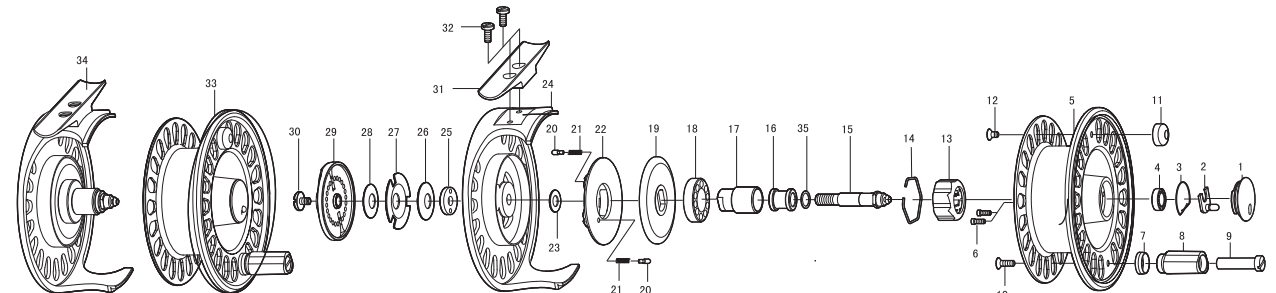

T211R / T209R / T208R / T206R PARTS LIST

Key NO.	Parts NO.	Parts name
1	2S2-014-01	SPOOL CAP
2	2YE-001-01	SPOOL RELEASE LEVER ASSY
3	2Q3-088-01	SPOOL RELEASE LEVER SPRING
4	2Z1-013-05	610-3 BALL BEARING
5	2S1-226-01	SPOOL
6	2E2-045-01	X20M-050 SCREW
7	2C3-032-02	HANDLE KNOB RING
8	2H4-037-02	HANDLE KNOB
9	2C3-044-01	HANDLE KNOB RING
10	2E0-020-02	HANDLE KNOB SCREW
11	2E2-052-02	F26M-080 SCREW
12	2R8-070-01	BALANCER
13	2E2-014-02	F26M-060 SCREW
14	2YZ-013-01	ONE-WAY CLUTCH BEARING ASSEMBLY
15	2E4-009-01	DRAG WASHER RETAINER
16	2M3-090-02	SPOOL SHAFT
17	2W1-186-01	062-100 WASHER
18	2C1-092-01	SPACER
19	2A4-061-01	ONE-WAY CLUTCH INNER TUBE
20	2Z1-008-05	1020-5 BALL BEARING
21	2YD-071-01	BRAKE DISC ASSY
22	2P1-054-01	CLICK PIN
23	2Q2-019-01	CLICK PIN SPRING
24	2F8-092-01	CLICK HOLDER
25	2W1-008-01	048-080 WASHER
26	2B1-100-04	BODY

S211R / S209R / S208R / S206R PARTS LIST

Key NO.	Parts NO.	Parts name
1	2S2-010-03	COOLING SHIELD
2	2YE-001-01	SPOOL RELEASE LEVER ASSY
3	2Q3-088-01	SPOOL RELEASE LEVER SPRING
4	2Z1-013-05	610-3 BALL BEARING
5	2S1-227-01	SPOOL
6	2E2-045-01	X20M-050 SCREW
7	2C3-032-02	HANDLE KNOB RING
8	2H4-048-01	HANDLE KNOB
9	2E0-020-02	HANDLE KNOB SCREW
10	2E2-052-02	F26M-080 SCREW
11	2R8-064-02	BALANCER
12	2E2-014-02	F26M-060 SCREW
13	2YZ-013-01	ONE-WAY CLUTCH BEARING ASSEMBLY
14	2E4-009-01	DRAG WASHER RETAINER
15	2M3-090-02	SPOOL SHAFT
16	2C3-045-01	BUSH
17	2A4-061-01	ONE-WAY CLUTCH INNER TUBE
18	2Z1-008-05	1020-5 BALL BEARING
19	2YD-071-02	BRAKE DISC ASSY
20	2P1-054-01	CLICK PIN
21	2Q2-019-01	CLICK PIN SPRING
22	2F8-092-01	CLICK HOLDER
23	2W1-008-01	048-080 WASHER
24	2B1-100-05	BODY
25	2E3-054-02	NUT